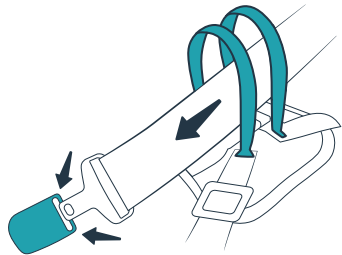

live *happy* together.

Get started!

Happy Ride™ SAFETY HARNESS

1

Center the front of the harness on your dog's chest and center the loops of the harness behind your dog's shoulders. Fasten the buckle.

2

Adjust the shoulder strap and the belly strap until the harness fits snugly on your dog.

3

Your dog can be safely restrained in the car in several ways. It is recommended to use the seat belt which provides the safest ride possible.