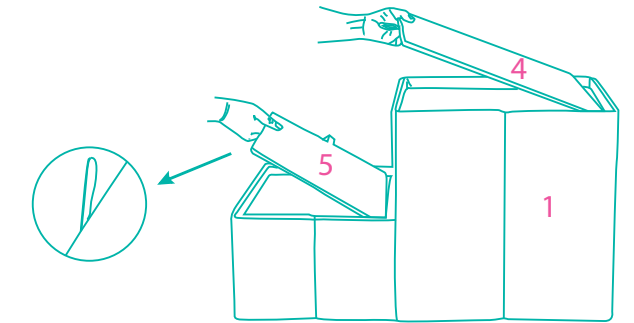

1PC Lid

1PC Lid

1PC Baseboard

1PC Baseboard

ASSEMBLY INSTRUCTIONS

1. Unfold and place the 2 Baseboard (#4 & 5) in the storage (#1) all the way to the bottom, Make sure the handle is face up for future collection.

2. place the 2 lids (#2 & 3) on the top of storage. Press down the lid from all corners and give a wiggle in different direction to assure the lid is properly fit in.

**FINISHED
ASSEMBLY**

Questions? Call our customer service 1-800-672-4399