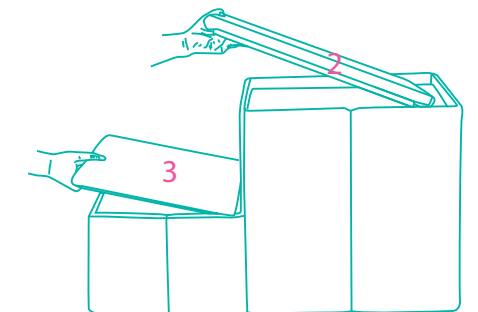

1PC Lid

1PC Lid

1PC Baseboard

1PC Baseboard

ASSEMBLY INSTRUCTIONS

1. Unfold and place the 2 Baseboard (#4 & 5) in the storage (#1) all the way to the bottom, Make sure the handle is face up for future collection.

2. place the 2 lids (#2 & 3) on the top of storage. Press down the lid from all corners and give a wiggle in different direction to assure the lid is properly fit in.

**FINISHED
ASSEMBLY**

Questions? Call our customer service 1-800-672-4399