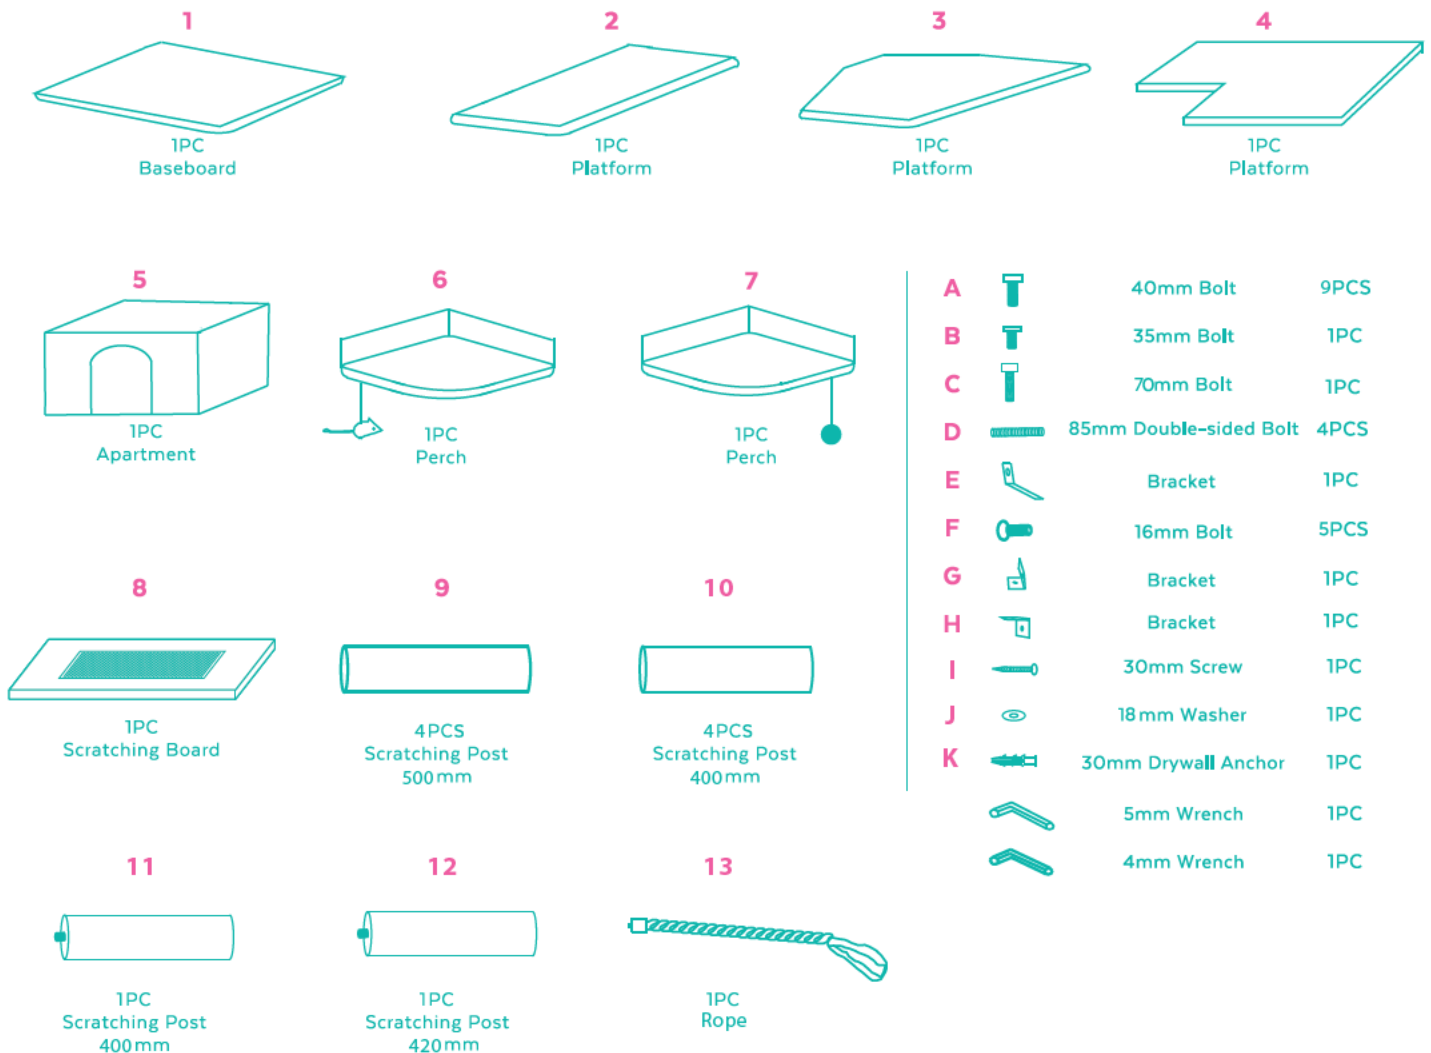

WARNINGS & CAUTIONS

PLEASE READ AND FOLLOW ALL WARNINGS AND INSTRUCTIONS TO AVOID PET INJURY OR PROPERTY DAMAGES.

- Keep all tools and instructions in a safe place for future reference.
- Follow the instructions carefully and make sure you've completed each step.
- This cat tree is intended for cat use only, please keep children away.
- Keep all small parts away from children/pets to avoid choking hazards.
- Never climb, rock, shake, step or hang on the cat tree.
- Place your cat tree indoors, away from direct sunlight or damp areas.
- Cat trees should be placed on a flat, level surface for stability.
- Check your cat tree often for loose screws or parts that might need re-tightening.
- If your cat tree gets torn or damaged, please discard it.
- The product photo may vary slightly from your fully assembled cat tree as this product is continually being enhanced.

CLEANING INSTRUCTIONS

Spot clean stains and vacuum fur (using small handheld or attachment) when necessary.

COMPONENTS

Prior to assembly, be sure to identify and sort all components shown below.